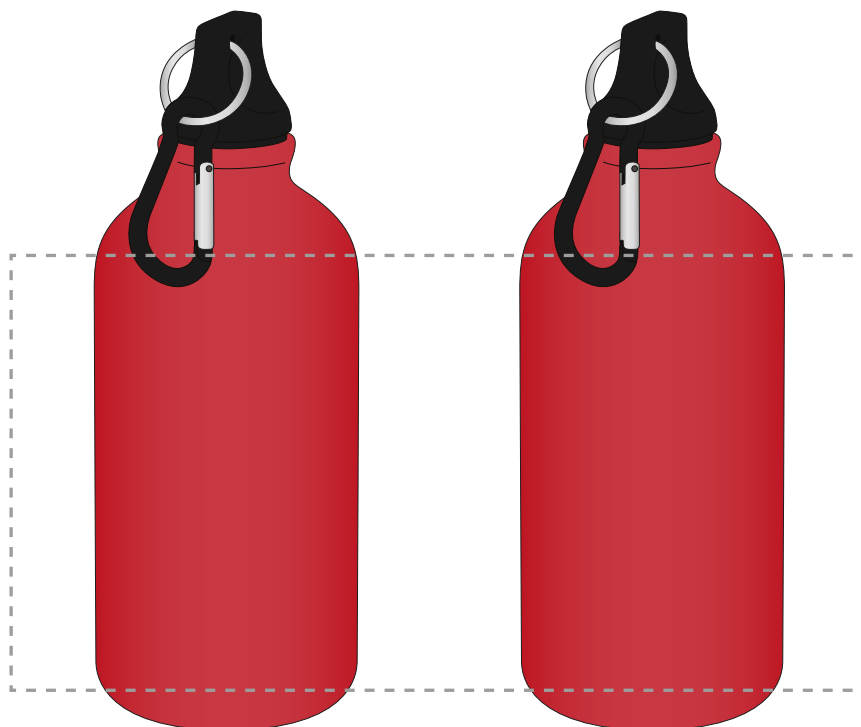

PANTONE REFERENCE(S)

ARTWORK SCALE 50%

Full Colour Printing

PRINTING CONCERNS:

PRINT LAYOUT

- LOGOS WILL BE DIRECTLY OPPOSITE
- LOGOS WILL NOT BE DIRECTLY OPPOSITE

Please check the following are correct

QUANTITY CORRECT PRODUCT and PRODUCT COLOUR PRINT SIZE and POSITION PRINT COLOUR SPELLING, PHONE NUMBERS, EMAILS and WEBSITES